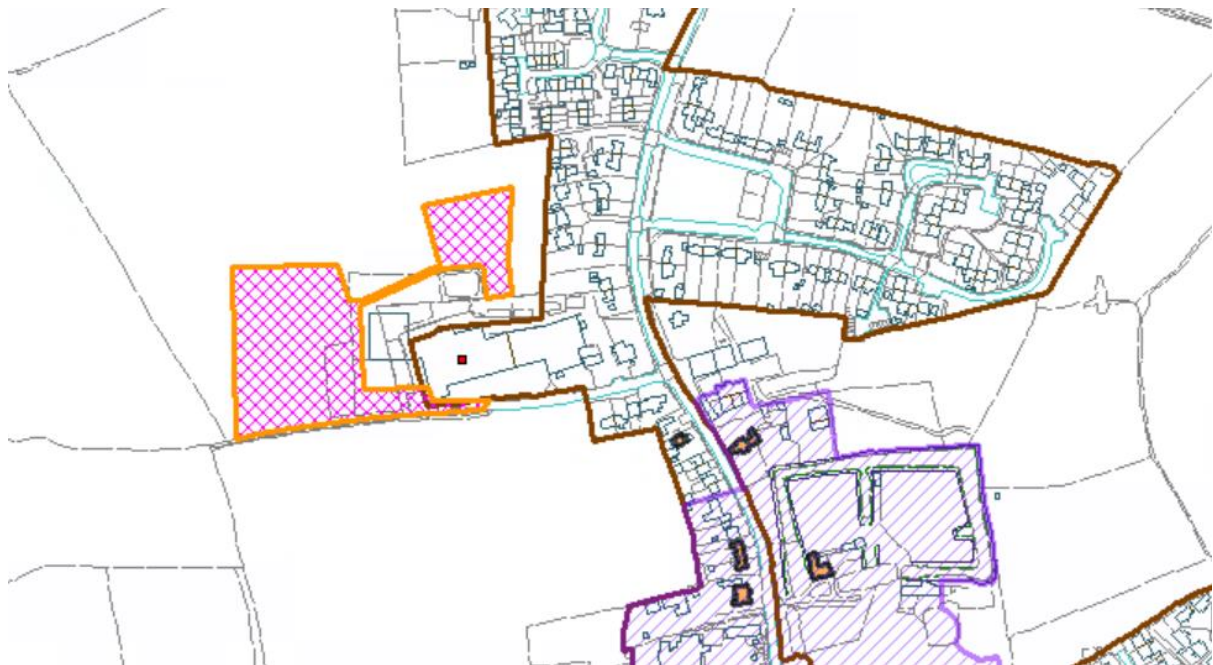

Application No: DC/22/02971

Parish: Stradbroke

Location: Roger Skinner Ltd, Queen Street

© Crown copyright and database rights 2021 Ordnance Survey 0100017810 & 0100023274.